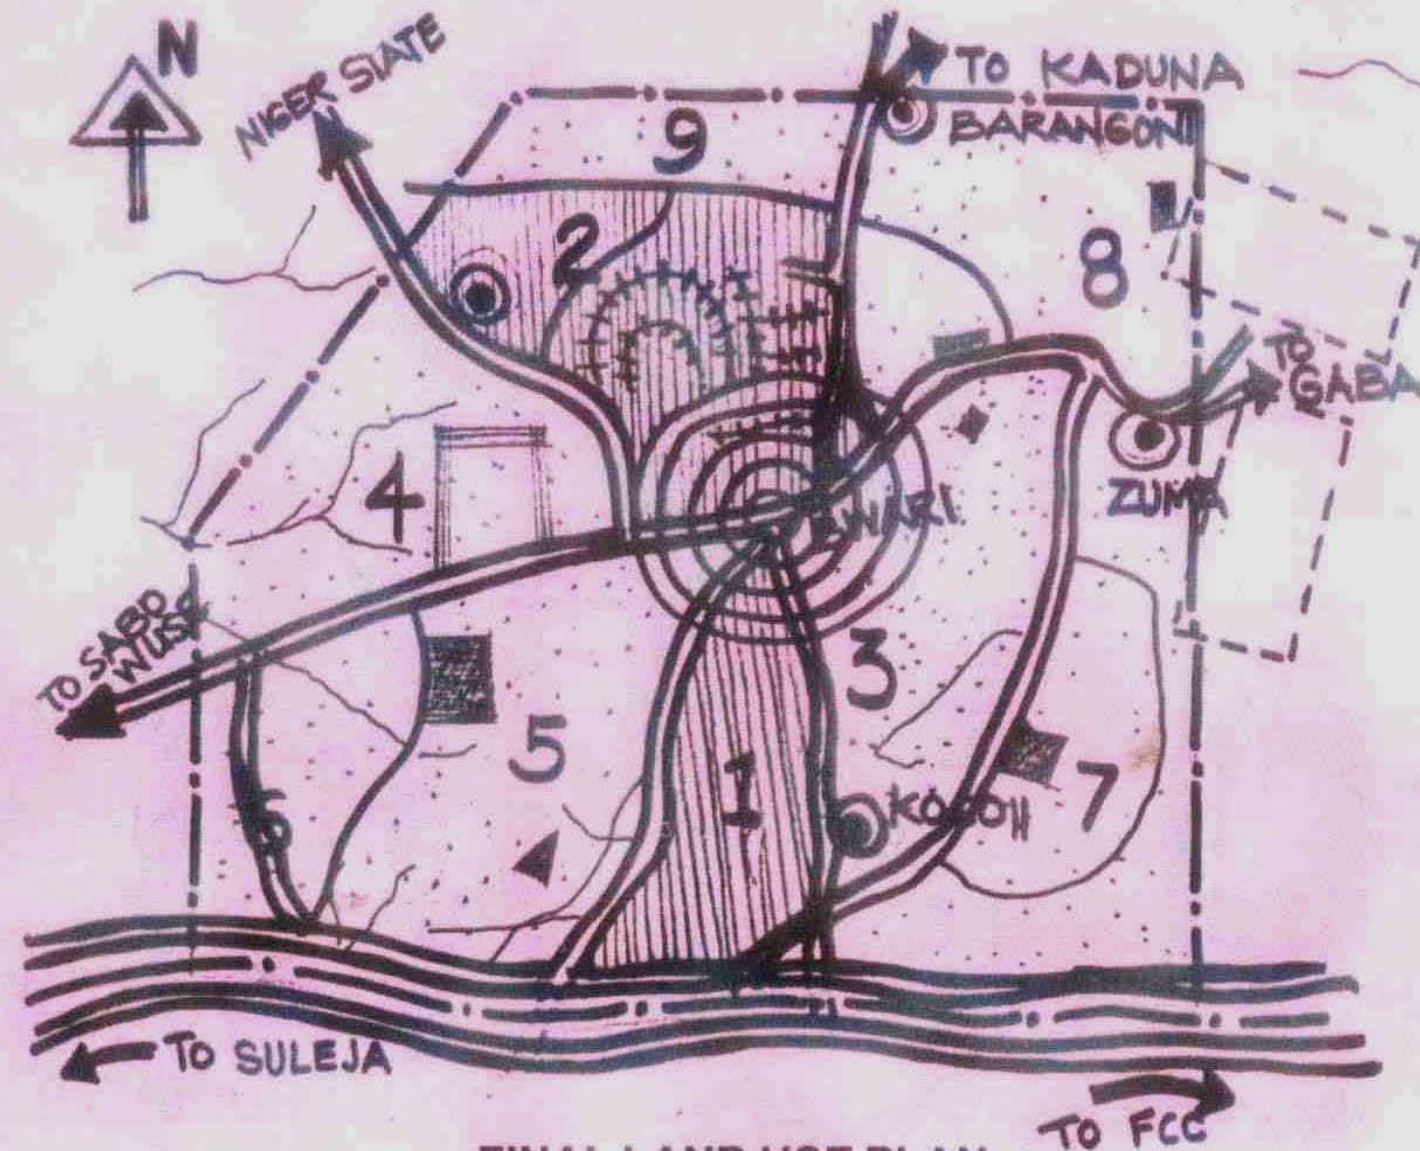

FEDERAL REPUBLIC OF NIGERIA  
FEDERAL CAPITAL DEVELOPMENT AUTHORITY  
MASTER PLAN FOR BWARI SATELLITE TOWN

FINAL LAND USE PLAN  
DETAILED DESIGN (DISTRICTS 1 AND 2)  
AND PRELIMINARY ENGINEERING DESIGN